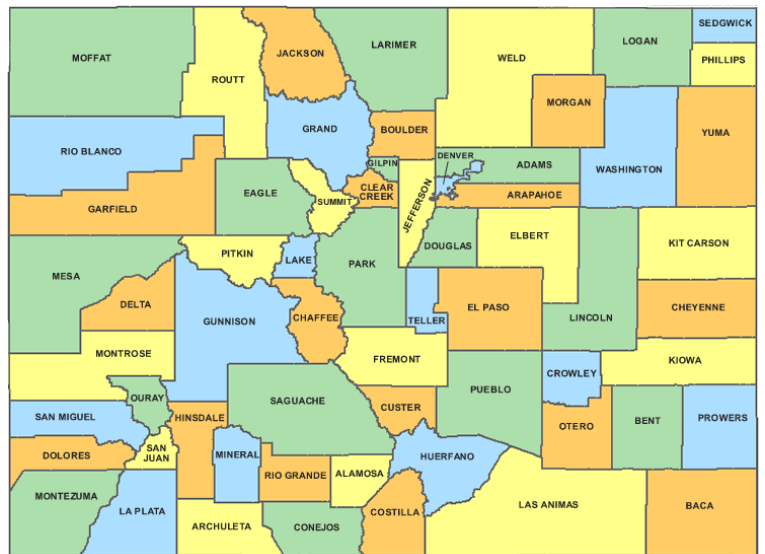

Colorado

Arrowhead Point Campground and Cabins

Buena Vista, CO 81211

<http://www.arrowheadpointresort.com/>

(719) 395-2323

Mountain View RV Resort

45606 W. Highway 50

Canon, CO 81212

<http://www.mountainviewrvresort.net/>

(719) 395-2323

James M. Robb-Colorado River State Park (Fruita Section)

PO Box 700

Clifton, CO 81520

<http://cpw.state.co.us/>

(970) 434-3388

Mountain Views at Rivers Edge RV Resort

Creede, CO 81130

<http://www.mountainviewsv.com/>

(719) 658-2710

La Mesa RV Park

2380 East Main Street

Cortez, CO 81321

<http://lamesarvpark.com/>

(505) 215-0712

Copyright 2005 digital-topo-maps.com